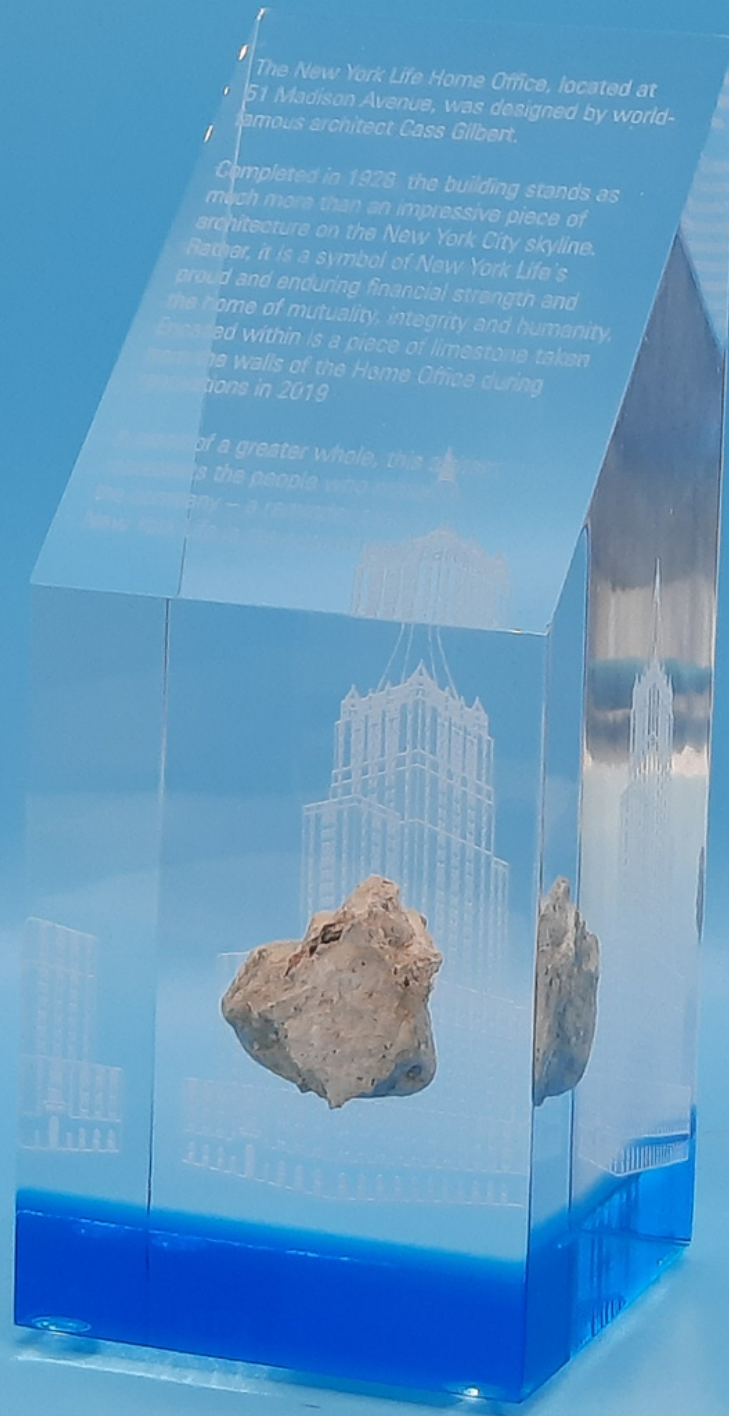

Is the property you're selling being renovated?

Don't forget to save a piece of the building and encase it in Lucite. It's a great way to deliver a thoughtful keepsake to your team and your clients.

Custom column

Laser engraving | Building facade embedded | Custom colour tinted bottom