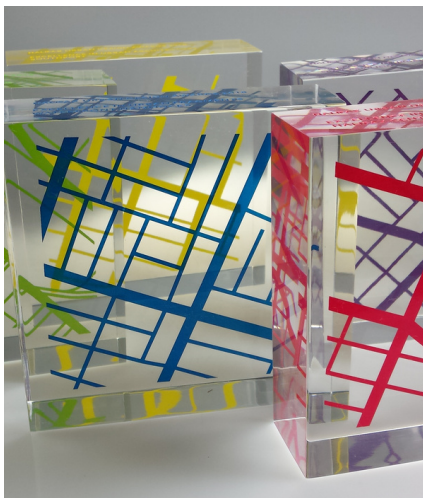

TABLE OF CONTENTS

HOUSE-SHAPED LUCITE

Celebrate a successful commemorative building, honour volunteers or give a housewarming gift that is guaranteed to make an impression.

House Shape | HS35
Laser engraving

3D REPRESENTATIONS

A block is a versatile shape with endless creative possibilities. If you're looking to represent a whole neighbourhood or a city ward, recreate the design on clear acetates and embed it in your piece.

Laser engraving | Building facade embedded | Custom colour tinted bottom

CRAFT A CUSTOM PIECE

When you're coming up with an idea, whether it's a building replica or a simple twist to a classic shape, push the limits of your imagination.

Custom block with plain edge

Digital printing both on the clear Lucite block and on the coloured house spinning figurine

Handcrafted

Custom shape

Made in North America

TAILORED TO YOU

Custom shape tombstone | FT051
Digital printing | Custom colour