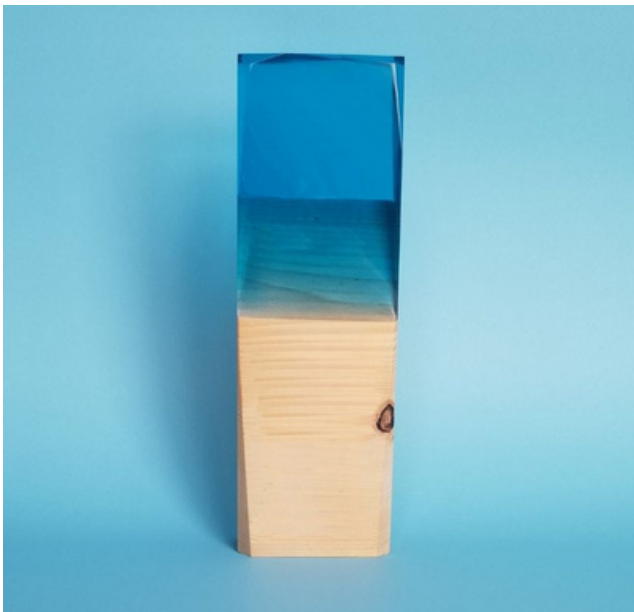

PLANTE

A column block handcrafted out of reclaimed wood with a custom acrylic top.

The top can remain clear, or be custom tinted to your requirements. Add faceted edges for a unique finish.