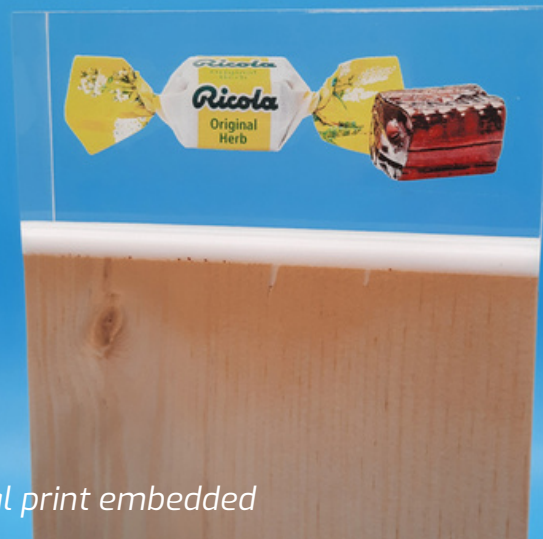

The top can remain clear, or be custom tinted to your requirements. Add faceted edges for a unique finish.

ARBUSTE

A rectilinear block made out of reclaimed Canadian wood and air-dried in Canada.

Arbuste is an example of how you can customize a sustainable piece for a sales award.

BRANCHE

A sustainable column award handcrafted out of reclaimed wood with an acrylic top.

Embed products, imprints or keep it clear for laser engraving.

Laser engraving with colour-fill

Laser engraving

Custom colour tint